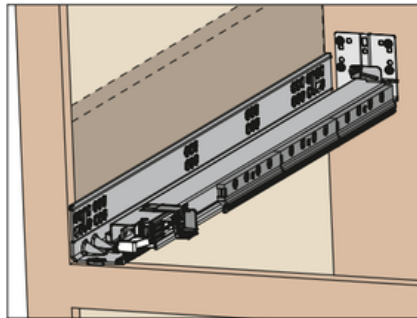

**DIRECT**  
SUPPLY INC

**SALICE**

EVERYDAY USE;  
LARGE DRAWERS,  
PANTRY CABINETS, &  
MORE!

**HEAVY DUTY SLIDES**  
F70 Smove Full Extension

- Soft Close
- 170lbs load capacity
- 15" to 30" length
- Elongated hole for depth and height adjustment
- Adjustable clips
- Tool-free depth, height, & side adjustments

**DIRECT**  
SUPPLY INC

**SALICE**

EVERYDAY USE;  
LARGE DRAWERS,  
PANTRY CABINETS, &  
MORE!

**HEAVY DUTY SLIDES**

F70 Smove Full extension

170LBS LOAD  
CAPACITY

Face frame application without filler behind frame

Face frame application with filler behind frame

Frameless application

Use of rear sockets for any load above 75 Lbs is not recommended

Sockets and brackets can be used for the correct alignment of the runners before fixing to the cabinet side.