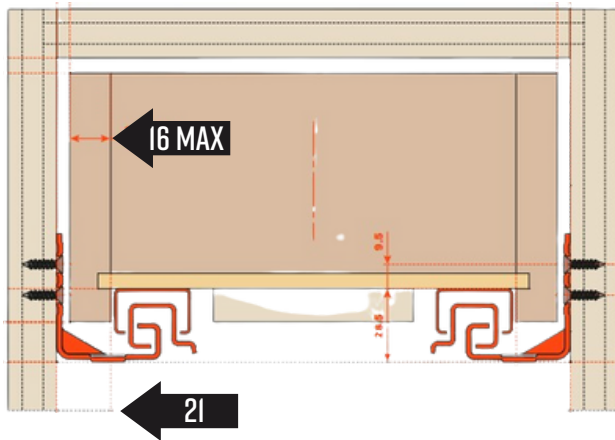

**DIRECT**  
SUPPLY INC

**SALICE**

EVERYDAY USE;  
LARGE DRAWERS,  
PANTRY CABINETS, &  
MORE!

**HEAVY DUTY SLIDES**

F70 Smove Full extension

170LBS LOAD  
CAPACITY

Face frame application without filler behind frame

Face frame application with filler behind frame

Frameless application

Use of rear sockets for any load above 75 Lbs is not recommended

Sockets and brackets can be used for the correct alignment of the runners before fixing to the cabinet side.