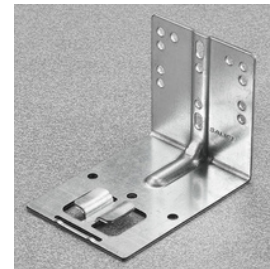

**DIRECT**  
SUPPLY INC

**SALICE**

EVERYDAY USE;  
LARGE DRAWERS,  
PANTRY CABINETS, &  
MORE!

**HEAVY DUTY SLIDES**  
F70 Smove Full Extension

- Soft Close
- 170lbs load capacity
- 15" to 30" length
- Elongated hole for depth and height adjustment
- Adjustable clips
- Tool-free depth, height, & side adjustments

## CLIPS & ACCESSORIES

S-F70-Front Clips  
Standard

AFCGXX3B  
Left & Right

S-F70-Front  
Clips Narrow

AFCEX43B  
Left & Right

Rear mounting brackets are only compatible with the 15" and 18" options.

S-F70-Rear Bracket  
2" Wide

**DIRECT**  
SUPPLY INC

**SALICE**

EVERYDAY USE;  
LARGE DRAWERS,  
PANTRY CABINETS, &  
MORE!

**HEAVY DUTY SLIDES**

F70 Smove Full extension

170LBS LOAD  
CAPACITY

Face frame application without filler behind frame