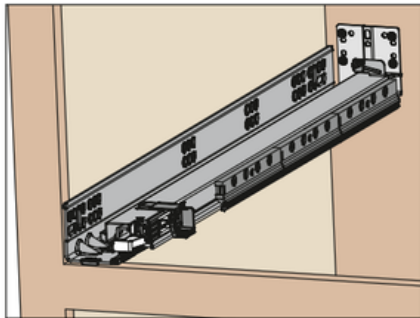

**DIRECT**  
SUPPLY INC

**SALICE**

EVERYDAY USE;  
LARGE DRAWERS,  
PANTRY CABINETS, &  
MORE!

**HEAVY DUTY SLIDES**  
F70 Smove Full Extension

- Soft Close
- 170lbs load capacity
- 15" to 30" length
- Elongated hole for depth and height adjustment
- Adjustable clips
- Tool-free depth, height, & side adjustments

**DIRECT**  
SUPPLY INC

**SALICE**

EVERYDAY USE;  
LARGE DRAWERS,  
PANTRY CABINETS, &  
MORE!

**HEAVY DUTY SLIDES**

F70 Smove Full extension

170LBS LOAD  
CAPACITY

Face frame application without filler behind frame

Face frame application with filler behind frame

Frameless application

Use of rear sockets for any load above 75 Lbs is not recommended

Sockets and brackets can be used for the correct alignment of the runners before fixing to the cabinet side.