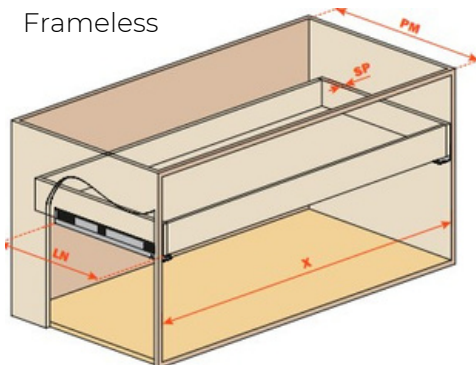

**DIRECT**  
SUPPLY INC

**SALICE**

EVERYDAY USE;  
LARGE DRAWERS,  
PANTRY CABINETS, &  
MORE!

**HEAVY DUTY SLIDES**

F70 Smove Full extension

170LBS LOAD  
CAPACITY

Face frame application without filler behind frame

Face frame application with filler behind frame

Frameless application

Use of rear sockets for any load above 75 Lbs is not recommended

Sockets and brackets can be used for the correct alignment of the runners before fixing to the cabinet side.