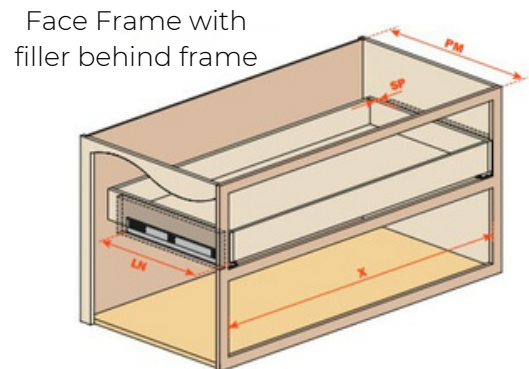

Face Frame with filler behind frame