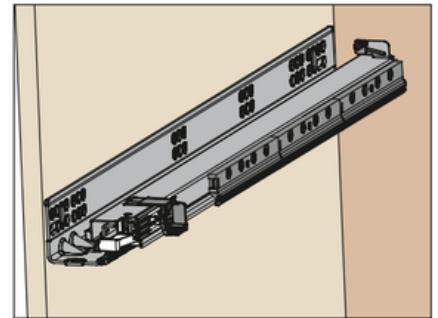

**DIRECT**  
SUPPLY INC

**SALICE**

EVERYDAY USE;  
LARGE DRAWERS,  
PANTRY CABINETS, &  
MORE!

**HEAVY DUTY SLIDES**  
F70 Smove Full Extension

- Soft Close
- 170lbs load capacity
- 15" to 30" length
- Elongated hole for depth and height adjustment
- Adjustable clips
- Tool-free depth, height, & side adjustments

**DIRECT**  
SUPPLY INC

**SALICE**

EVERYDAY USE;  
LARGE DRAWERS,  
PANTRY CABINETS, &  
MORE!

**HEAVY DUTY SLIDES**

F70 Smove Full extension

170LBS LOAD  
CAPACITY

Face frame application without filler behind frame

Face frame application with filler behind frame

Frameless application

Use of rear sockets for any load above 75 Lbs is not recommended

Sockets and brackets can be used for the correct alignment of the runners before fixing to the cabinet side.